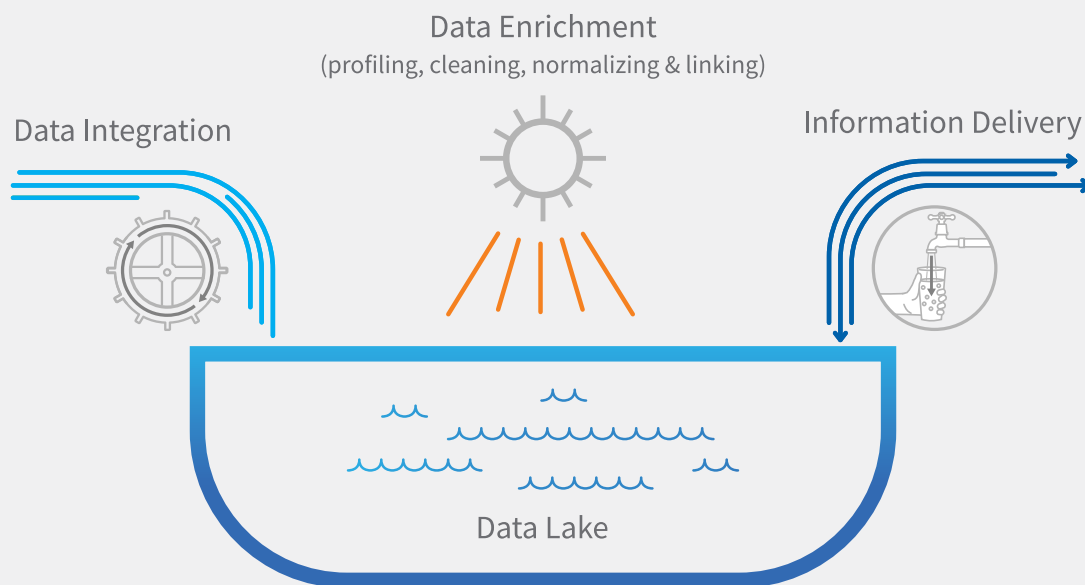

Flexible and responsive data lake management with better performance, near real-time results, and full-spectrum operational scale.

Simple. Fast. Accurate. Cost Effective.

Your End to End Data Management Solution

Helping clients and developers access the data they need by making it easier for developers to **see the data they are working with and to change the organization and analysis as needed** for individual clients.

The HPCC Systems Advantage

-  Completely free, open source data lake platform
-  Batch, real-time and streaming data ingestion
-  Built-in data enrichment and Machine Learning library
-  Scalable from a single laptop to many petabytes of data
-  Runs on commodity hardware on premise or in the cloud
-  Increased responsiveness to customers and stakeholders